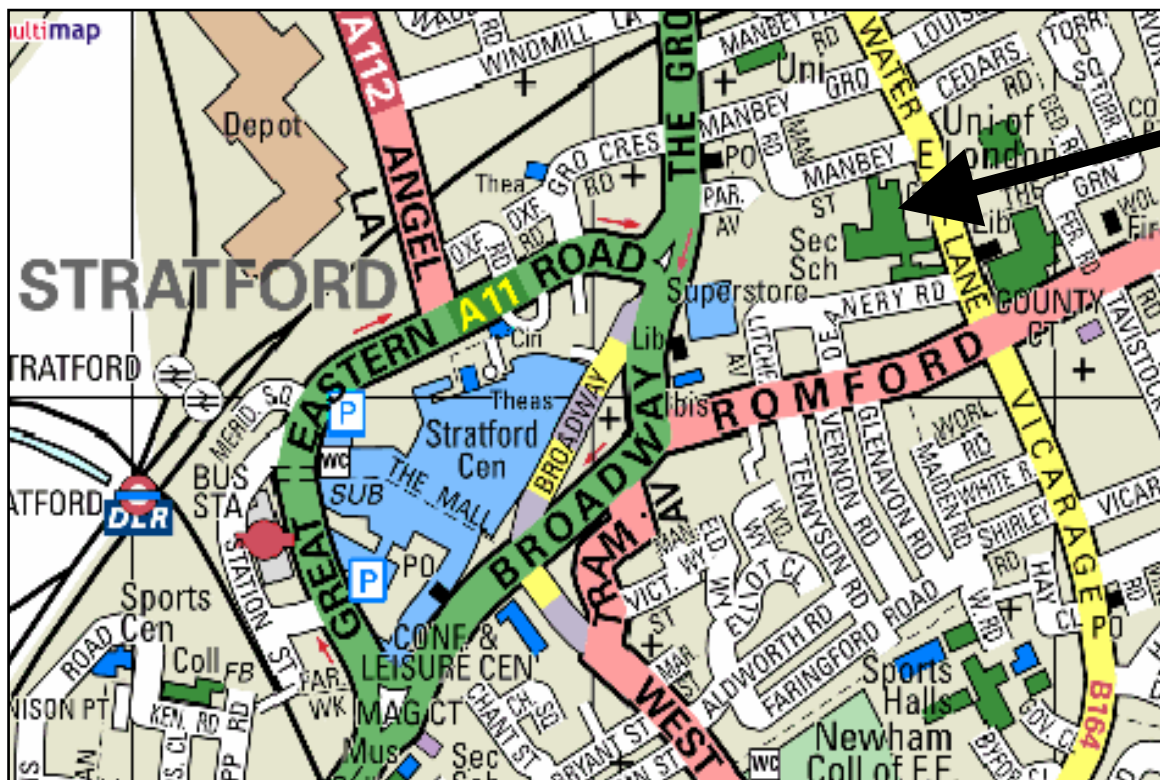

This is to confirm that our 2-hour support sessions start at 10.30am in Sarah Bonnell School, Deanery Road, Stratford, London, E15 4LP. You must pre-register in order to attend, and obtain the terms and conditions that will apply for this coming term – see www.excellenceineducation.org.uk

Train

Stratford Station is the nearest station to the school, it is on the Jubilee and Central lines, is a British rail station and a Docklands Light Railway station too.

Walking (from Stratford Underground Station – 10 minutes walk)

Stratford Station is a 10 minute walk. Enter the Shopping Mall opposite the station and walk straight across. On exiting the Shopping Mall you are in Broadway. Turn left and walk all the way down until you see Morrisons supermarket. Cross over the road and as you walk through the car park you will see the school building. Exit the car park via the entrance on the left hand side and you will now be in Deanery Road.